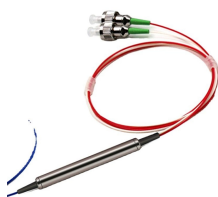

The Metalbox recessed distribution boxes from Solera are certified with IP40 and IK07, are linkable, and feature a removable metal frame.