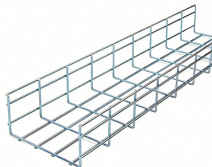

Distributor 4-core fiber optic patch panel

Distributor 4-core fiber optic patch panel

4 cores fiber optic patch panel, ideal for FTTH applications, offers low price around \$10.35 per unit. Bulk orders are available starting from 1 piece, suitable for wholesale and resale. Available in large volumes.

Our offerings include standard 1U, 2U, 3U, and 4U (LIU) fiber optic patch panels, as well as optical distribution frames (ODF), providing solutions for diverse installation requirements.

It can support up to 4 optical ports when it is fully loaded. Designed to be compact and lightweight, it can be deployed in various ways, such as mounting on the wall, placing in a floor box or other fiber optic ...

1U 19" 4 ports Full Loaded Fixed Rack Mount Fiber Patch Panel with 4pcs SX SC/UPC Adapters and 4pcs SX SC/UPC G657A1 LSZH Pigtails 1m.

1. We can ship the items by DHL, FedEx, TNT, UPS, EMS, ...

Optimize your network management with our high-density Fiber Optic Patch Panels and ODFs. Available in 1U/2U/4U rack mount and wall mount configurations, supporting SC, LC, FC, and ST ...

The AFL 4RU Fiber Termination Patch Panel is designed for use as a rack mount interconnect point where termination and connectivity of up to 144 fibers is desired.

1. We can ship the items by DHL, FedEx, TNT, UPS, EMS, Aramex and China Mail Post. 2. We need 1-3 days to process the goods after the payment arrived. 3. We are not responsible for any accidents ...