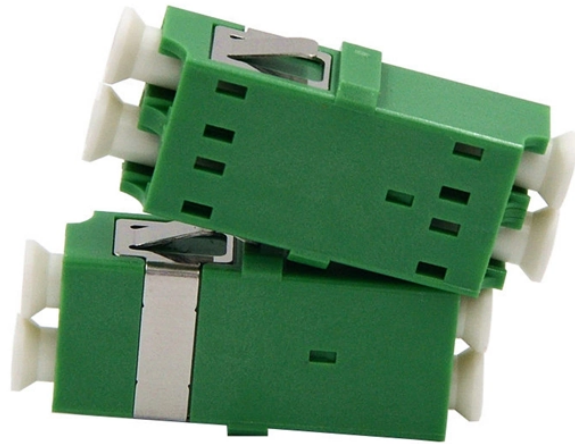

Dominic Mesh Cable Tray Custom Price List

Dominic Mesh Cable Tray Custom Price List

Shop Our Inventory Of Cable Tray Online. Graybar Is Your Trusted Distributor For Cable Tray And Fittings.

Find reliable cable tray price lists from trusted suppliers. Shop high-quality, customized, and affordable options for your electrical needs. Bulk orders welcome.

COUPLER PLATES : With Hardware For 25/30MM Height Cable Trays : 20/30x200MM = ₹ 44/- Per Piece
 COUPLER PLATES : With Hardware For 75/100MM Height Cable Trays : 70x200MM = ₹ 67/- ...

Learn how to get quick and accurate cable tray pricing for your projects. This guide covers new builds, renovations, and custom systems.

The company's main products include wire mesh cable trays, trough cable trays, trapezoidal cable trays, cable trays, large-span cable trays, composite cable trays, etc., which can be customized according ...