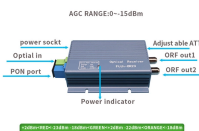

Its “trough” design—often featuring a solid or partially enclosed bottom—provides an effective barrier against dust, moisture, and physical damage while also aiding in heat dissipation and cable ...