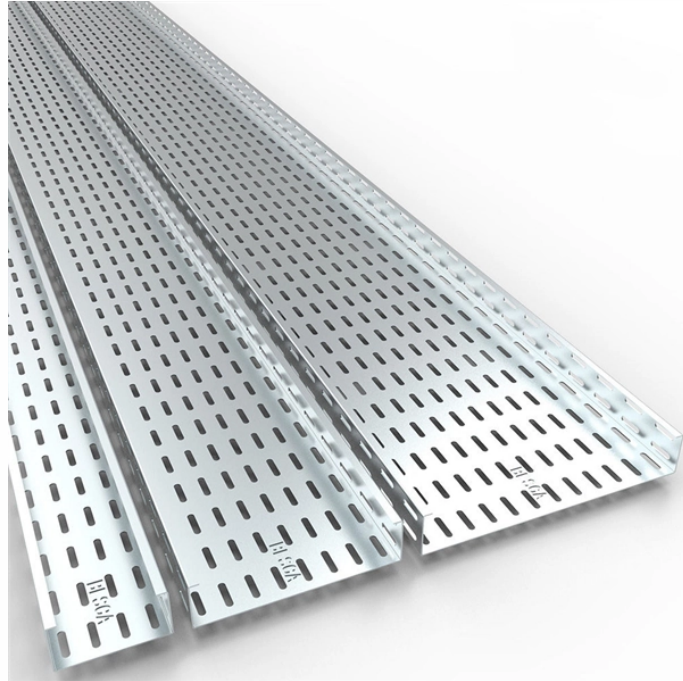

Dominican Customized Cable Trays

Dominican Customized Cable Trays

Being one of the leading Mild Steel Cable Tray Manufacturers in Dominican Republic, we work for customer satisfaction and design and deliver the standard and customized range accordingly. We ...

We are a one-stop shop for top-notch Electrical Cable Tray in Dominican Republic. Our cable trays are manufactured from robust materials and rigorously tested to ensure they can withstand even the ...

Being one of the trusted Galvanized Cable Tray Exporters and Suppliers in Dominican Republic, we promise you the timely delivery and after-sale support. Drop us your requirements and speak with ...

As one of the best Cable Tray Manufacturers in Dominican Republic, we are trusted by people not only within the boundaries but even beyond that. Our custom-based products are able to match up your ...