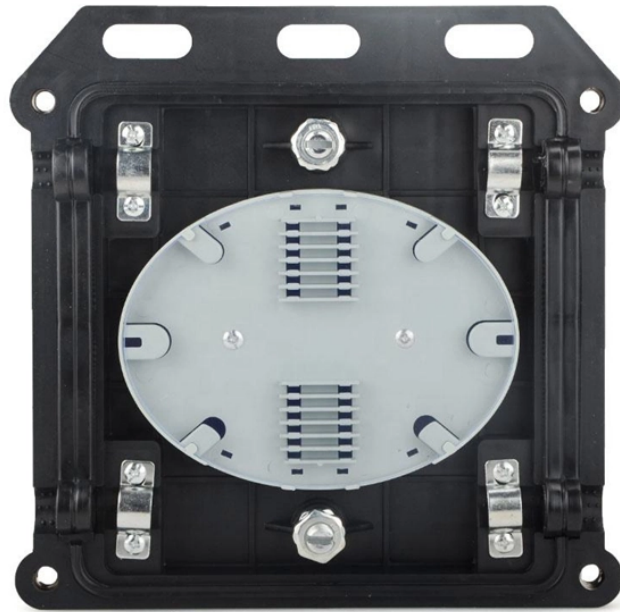

Dongya Aluminum-Zinc Cable Tray Standard Number

Overview

ASTM A653/A653M - Standard Specification for Steel Sheet, Zinc-Coated (Galvanized) or Zinc-Iron Alloy-Coated (Galvannealed) by the Hot-Dip Process. NEMA VE 1-2009 - Metal Cable Tray Systems. This document contains proprietary information developed by and for exclusive use of Saudi Electricity Company (SEC) Distribution Network. Your acceptance of the document is an acknowledgment that it must be used for the identified purpose/application and during the period indicated. It cannot be. Cable trays are mechanical support systems that provide a rigid structural system for electrical cables, raceways, and insulated conductors used for electric power distribution, control, signal instrumentation, and communication. Jiangsu Zexin Electric Technology Co. The GB/T 34394-2017 standard covers classification, testing, packaging, and installation. It is used to manage cables for light B manufactures its cable tray in a range of materials with a variety of finishes. The selection of material and finish is a function of the environment in wh tant in a wide range. voestalpine Metsec Cable Tray Systems generally conform to BS EN 61537 Cable management – cable tray systems and cable ladder systems.

The document provides a technical data sheet for cable trays including ladder and ...

Screwed connections are in general ISO metric threads fully compliant to tests in accordance with 9.3.1 and 9.3.2 of the standard. Metsec cable tray systems are usually assembled using M6 roofing bolts ...

Cable tray shall be fabricated either from corrosion resistant metal such as aluminum alloy or carbon steel with corrosion resistant coating such as zinc coatings as specified in the data schedule.

Model Number: Zinc Aluminum Magnesium Large Span Cable Tray Brand Name: Zhongji Bochuang Product Name: Zinc Aluminum Magnesium Large Span Cable Tray Application: Cable wiring, ...