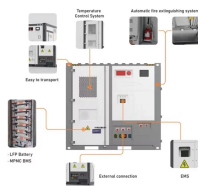

Our aluminum, I-beam ladder cable trays feature 3-inch tangents and are using connectable with our fittings and accessories. Aluminum ladder cable trays benefit from being lightweight and resistant to ...