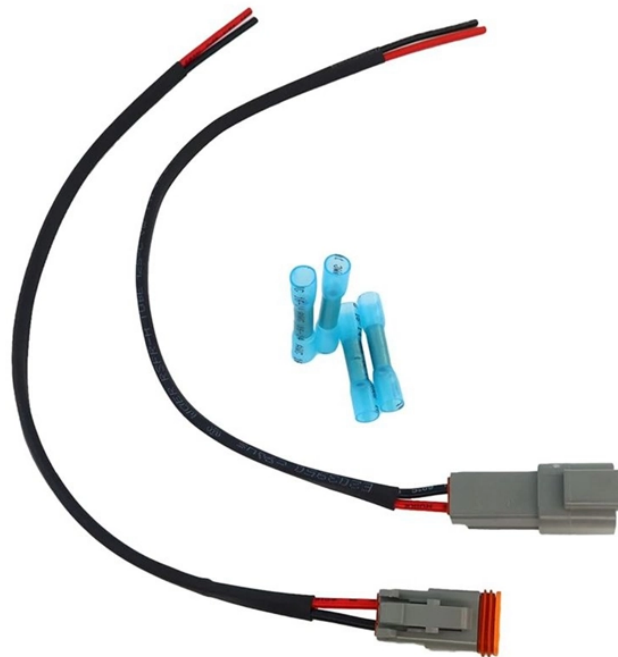

Drop cable fiber optic connection to four-core optical cable

Drop cable fiber optic connection to four-core optical cable

Fiber optic 4-core round drop cable consists of four parts, PE plastic cover, multi-strand aramid yarn, PBT loose tube with jelly compound and optical fiber. These parts work together to make ...

Connecting a 4-core fiber drop cable to link two different networks requires proper planning, the right tools, and precise termination techniques. This guide will help you understand the ...

Learn what fiber optic drop cable is, its main types, structures, and FTTH applications. Compare indoor, outdoor, flat, and aerial drop cables for your project.

By understanding the types, applications, specifications, and deployment considerations of fiber optic drop cables, you can make informed decisions when selecting and implementing these ...

A single-fiber drop cable suitable for aerial, duct, or direct-buried outdoor installations. Available with Corning's innovative FastAccess® technology, which makes opening the cable easier and faster.

Techlogiks 2-Fiber and 4 Fiber Single Mode G 657 A1 Fiber to the Home (FTTH) flat drop cable is designed for use in aerial and duct/conduit environments. The Optical Fibers are embedded in ...

: Unterminated APPLICATIONS The pre-terminated and environmentally sealed optical cable assembly from Panduit is a solution designed for swift and efficient deployment in Fi. er to the Home (FTTx) ...