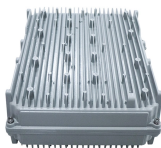

High-performance FTTH Drop Cables for "last mile" connectivity. Available in 1, 2, and 4 core configurations with G.657A bend-insensitive fiber, FRP/Steel strength members, and LSZH jackets ...