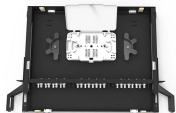

Drop cable splice box FTTH-A with compact, easy operation design and fire resistant material provides splicing or connection for the indoor FTTH drop cable.

Add to cart Fiber Optic Quick Connector Optical Fiber Mechanical Splice for 2.00 * 3.00mm Fiber Optic Drop Cable (5PC) Add to cart Fiber Optic Termination & Cleaning Kit - Visual Fault Locator Fiber ...