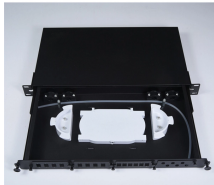

Mouser offers inventory, pricing, & datasheets for Patch Cord SC Duplex Fiber Optic Cable Assemblies.

Value-based OS2 single-mode patch cabling meets or exceeds industry-standard requirements. ITEM# FOCMRSM-001M-LCLC-AQ, FOCMRSM-001M-LCLC-GN, ...