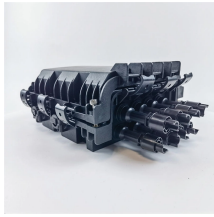

Corning offers the most complete line of connectors and factory-terminated cables, from single-fiber patch cords to high-fiber-count assemblies.

FIBERONE® manufactures simplex and duplex single-mode fiber optic patch cords to standard or custom lengths, colors, connector types and jacket thickness.