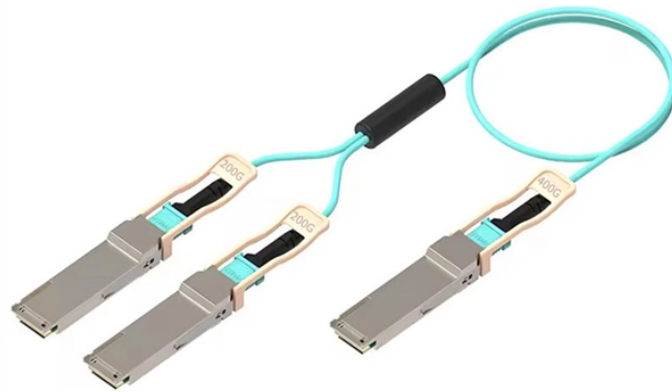

GDR Telecom Site Energy Systems

Durable Gray Distribution Box

Keep your network connections organized with this M8 Distribution Box 8-Port featuring durable PUR/PVC cable in a sleek gray color.

Choose from our selection of power distribution boxes in a wide range of styles and sizes. Same and Next Day Delivery.

Buy ELAYARD Circuit Breaker Distribution Box ABS Pc Grey Durable for Distribution at Walmart

Crafted with advanced materials and innovative structures, it delivers reliable and stable performance in harsh environments, including humid, dusty, or outdoor conditions. Featuring a sleek, minimalist ...

VIOX distribution boxes are constructed with high-grade materials resistant to corrosion and environmental stress. This ensures long-lasting performance even in challenging outdoor conditions, ...

Contact Us