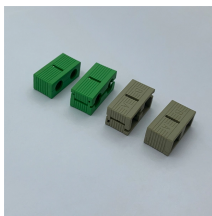

## EIC Distribution Box

Designed for use as instrument enclosures, electric, hydraulic or pneumatic control housings, electrical junction boxes or terminal wiring enclosures. Provides protection where equipment may be hosed ...

The Double Door IEC Electrical Box is an essential solution for housing electrical equipment and power distribution components in industrial, commercial, and outdoor settings. Built to IEC 60529 ...

Versatile Electrical Box: The stainless steel enclosure is ideal for protecting solar panel systems, plant controls, construction site power, outdoor lighting, and HVAC installations, providing reliable ...

Product Specifications ... Overview Box Style Rectangular IEC Distribution Units. Features: 5 shuttered Outlets Choice of power input depending on part code prefix: - PXD301: Single integral EN60320 ...