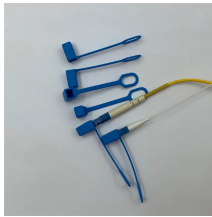

GDR Telecom Site Energy Systems

EU Bridge Railing Lights

EU Bridge Railing Lights

Choose from rugged, outdoor-rated white and color-changing light in a wide range of form factors, output levels, and light distribution patterns to achieve your vision.

LED bridge light fixtures include street lights, shoebox lights, flood lights, wall packs, and vapor proof lights engineered for vehicle traffic, pedestrian walkways, and structural illumination.

The warm and diffuse light ensures a pleasant and uniform illumination of the walkways, whereby pedestrians and drivers are not dazzled. The illuminated bridge provides security and orientation at ...