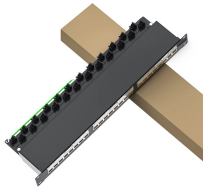

For over 30 years, MARL has worked closely with rail partners to deliver complex lighting and indication projects. Our experience extends from retrofit projects through to new build designs, all ...