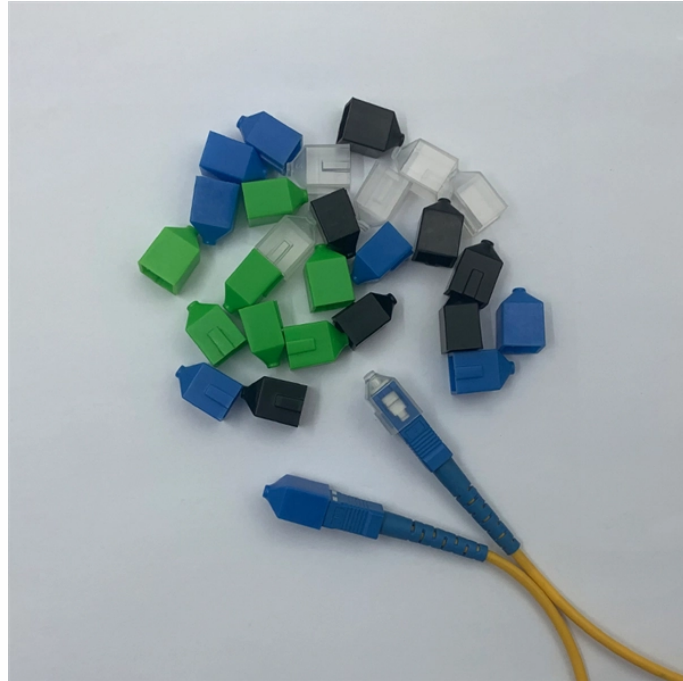

EU Fireproof Cable Tray Manufacturer