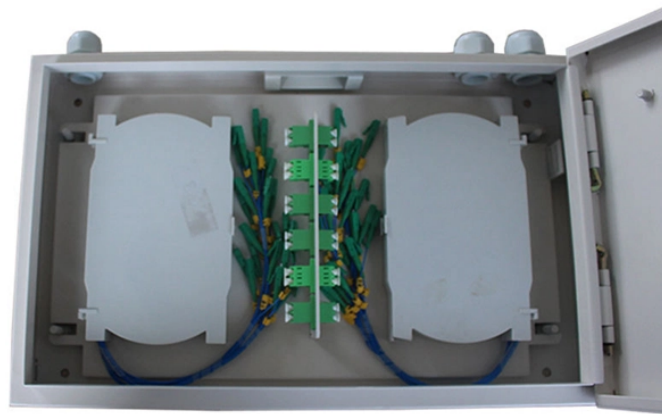

EU GGD Distribution Box Enclosure