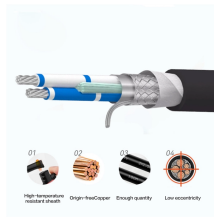

DC Output: 20 circuits (6 smart-controlled), 20 A Max. per circuit Weight: Approx. 7,7 lbs/3,5 kg Dimensions: 17 × 13,89 × 4,12 in/431,8 × 352,9 × 104,6 mm Operating Temperature: -4°F to ...

In addition to high-quality energy distributors, we also offer you the right meters and cabinets to be able to use electricity absolutely safely. With the compact and robust solutions you ...