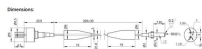

This platform connects suppliers and distributors active in Europe. Sign up as a supplier or distributor to connect with partners, explore opportunities, and expand your business presence across European ...