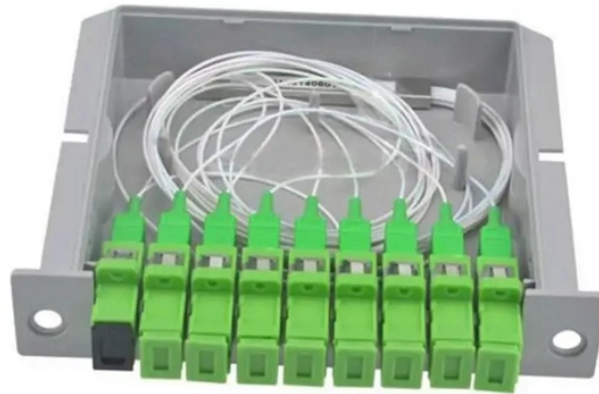

EU Smart Distribution Cabinet Distributor