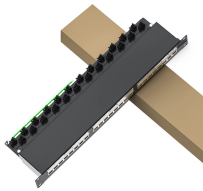

GDR Telecom Site Energy Systems

EU Waterproof Cable Tray

EU Waterproof Cable Tray

Trayco is specialised in producing and optimising 100% Belgian cable trays, mesh ...

We offer a wide range of cable tray systems to support tubing, electrical cables and instrumentation. Our cable trays are produced in fit for purpose materials like stainless steel, galvanized, aluminium and ...

DKC is a European leader, and offers a comprehensive range of cable tray systems and energy protection, transport and distribution solutions for civil and industrial infrastructures.

The EU Series Heavy Duty Cable Tray, with its structured design developed for ease of use. Available in custom sizes and various coatings!

Heavy duty cable trays and cable ladders are manufactured from pre-galvanized or hot-dipped galvanized sheet metal, designed to meet ideal environmental working conditions for indoor and ...

Cable trays, In order to transport and protect electrical cables in a safe way, in accordance with the weight and width of the cable ...

The EU Series Heavy Duty Cable Tray, with its structured design developed for ...

Cable trays - large product range in ELMARK.

Cable trays for industrial and marine use. Includes distribution trays, cable routes and NATO-type models. Request a quote directly via our webshop.