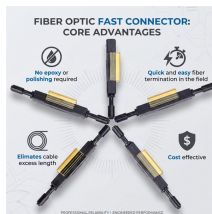

* Surface mount boxes, Flush mount boxes, IP66 / IP55 Enclosures & GFCI / RCD European / International power outlets available. * Complete range of modular devices and mounting component ...