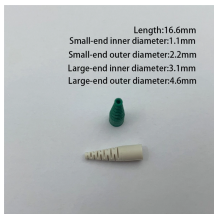

From cable clamps and hangers to connectors and fasteners, our comprehensive selection of accessories ensures secure cable routing and easy system maintenance. Our accessories are ...