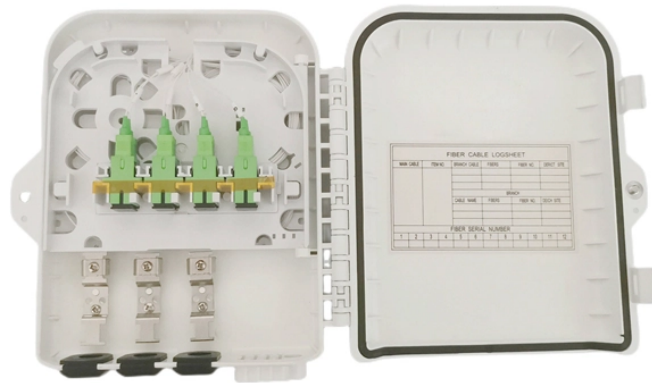

## Ecuadorian double-sheathed ADSS overhead optical cable direct sales

## Ecuadorian double-sheathed ADSS overhead optical cable direct sale

OPTRAL offers ADSS dielectric cables with double jacket for aerial installation for different span distances.

Ideal for overhead power lines and telecom networks, it offers high tensile strength, weather resistance, and electrical insulation, ensuring reliable, long-distance data transmission with low maintenance.

Discover complete ADSS cable specifications, including Single Sheath (80-150m span) and Double Sheath (200-400m span) aerial fiber optic cables. Learn about structure, optical ...

The actual status of overhead power lines is taken into full consideration when ADSS cable is being designed. For overhead power lines under 110kV, PE outer sheath is applied.