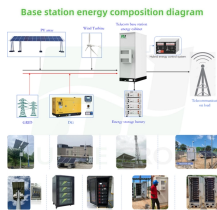

Explore cable management solutions for data centers, server racks, and telecom rooms. Organize, protect, and optimize cabling with vertical and horizontal cable managers.