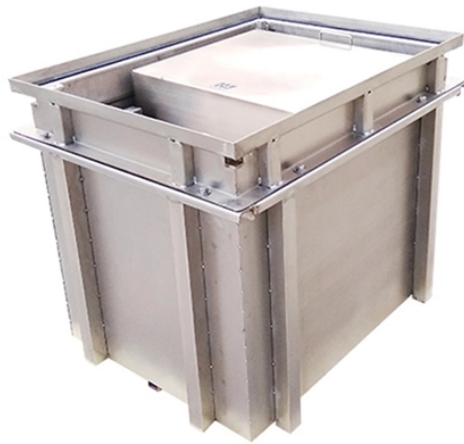

## Egyptian slotted fiber optic sensor

## Egyptian slotted fiber optic sensor

Product Description Fiber optic sensor for glass fiber optics General specifications Sensor range up to 100 mm (LMR 18-3,2-1,0-K4) Detection range up to 600 mm ...