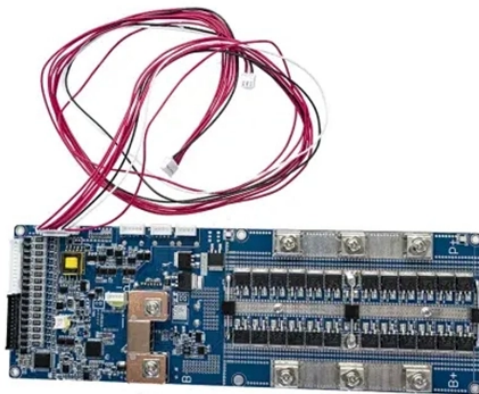

## Eight-port gigabit industrial switch

## Eight-port gigabit industrial switch

This layer 2 industrial managed switch supports enhanced L2+ functions such as ERPS, VLAN, QoS, IGMP Snooping, LACP link aggregation, Static Routing, etc, making it well-suited for a wide range of ...

PLANET IGS-801M is an Industrial 8-Port Full Gigabit Managed Ethernet Switch specially designed to transmit reliable but high-speed data in heavy industrial demanding environments. It provides eight ...

Plug-and-play Industrial switch ideal for deployment in industrial and outdoor ...

The N-Tron NT5008 is a managed Ethernet switch that keeps networks connected and protected right out of the box. Easy to use and highly reliable, it optimizes communication performance and ...