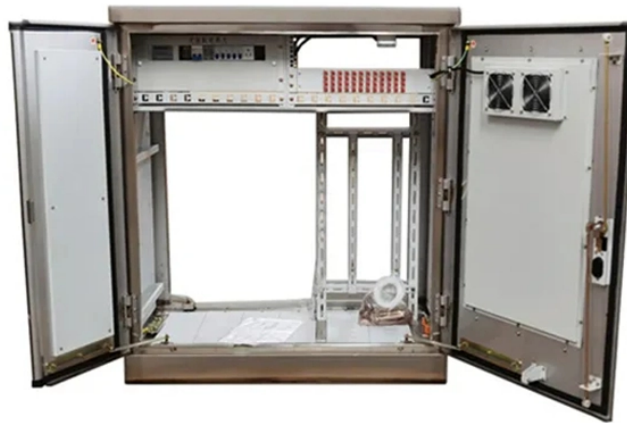

Electric heating distribution box

Electric heating distribution box

Discover everything you need to know about electrical distribution box! Learn about types, components, and how to choose.

What's the difference between a distribution box and a sub-panel? A distribution box typically refers to the main electrical panel that receives power from the utility service. A sub-panel is ...

This guide provides information on how to select the appropriate Distribution Box for Electric project. If you have any questions about distribution boxes, please feel free to contact us.

HIITIO 30 Amp 240V AC Disconnect Box - Fused Outdoor Metal Electrical Enclosure with Safety Switch for HVAC Units, Air Conditioners & Heat Pumps - UL Listed (Residential & Commercial Use)

This article guides you through selecting a distribution box that is both affordable and safe, emphasizing key features, configuration, and practical considerations.

the electric heat tracing system mainly plays the role of centralized control. The temperature control switch can be used to separately control the electric heat tracing pro