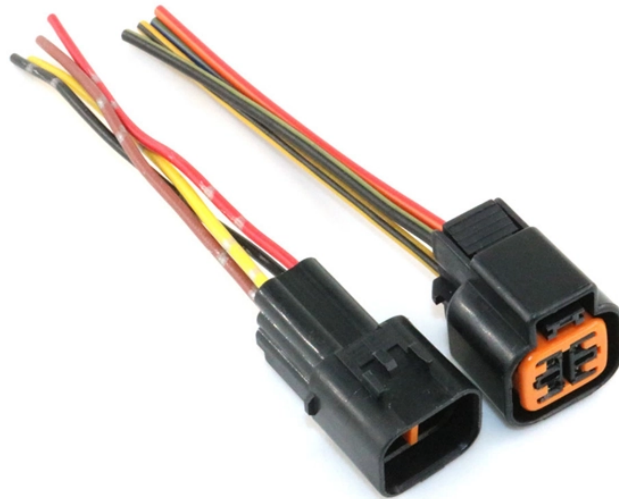

Electrical Distribution Box Exterior Budget

Electrical Distribution Box Exterior Budget

You'll learn what they are, why they're required, the difference between junction boxes and distribution boxes, types available (pull boxes vs splice boxes), NEC 314 sizing requirements, ...

Outdoor Power Outlet Box with 32.8Ft Extension Cord, NEMA 5-15R, STW 14 AWG, Weatherproof Waterproof IP66 Electrical Outlet Extender, Exterior Wall Power Socket w/Cover for Garden

Key cost drivers include panel amperage, indoor vs outdoor location, wiring length, and whether a full panel upgrade or rerouting is needed. The article outlines cost ranges, per-unit pricing, ...