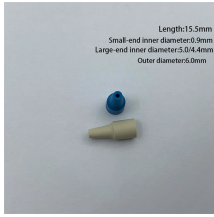

Typical cost ranges for replacing a distribution box or service panel in the United States vary widely based on panel size, amperage, labor, and whether a full service upgrade is needed.