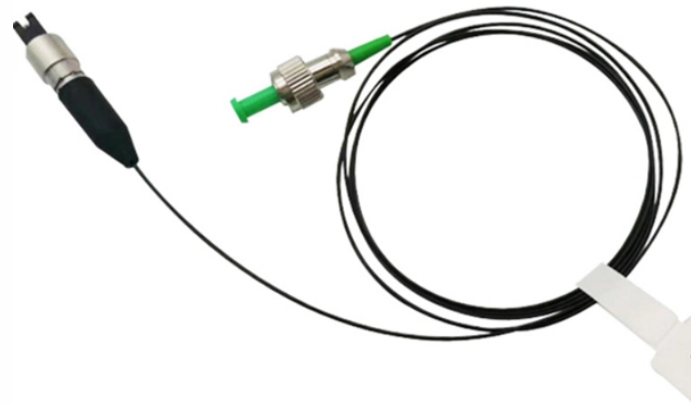

Electrical Distribution Box wdzr

Electrical Distribution Box wdzr

Comprehensive stock of essential electrical components such as pipes, boxes, wires, cables, wiring devices, and power distribution. Supply of various lighting fixtures, including LEDs, troffers, controls, ...

The electrical power distribution box is vital to ensuring safe, efficient, and scalable power management. By choosing CSQ Electric, customers benefit from advanced product design, strict quality assurance, ...