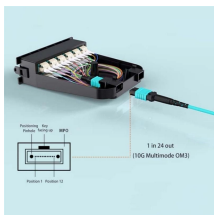

Electric Boxes are an integral part of any electrical layout while construction. They remain hidden from sight but their role in electrification of home or office is very important.