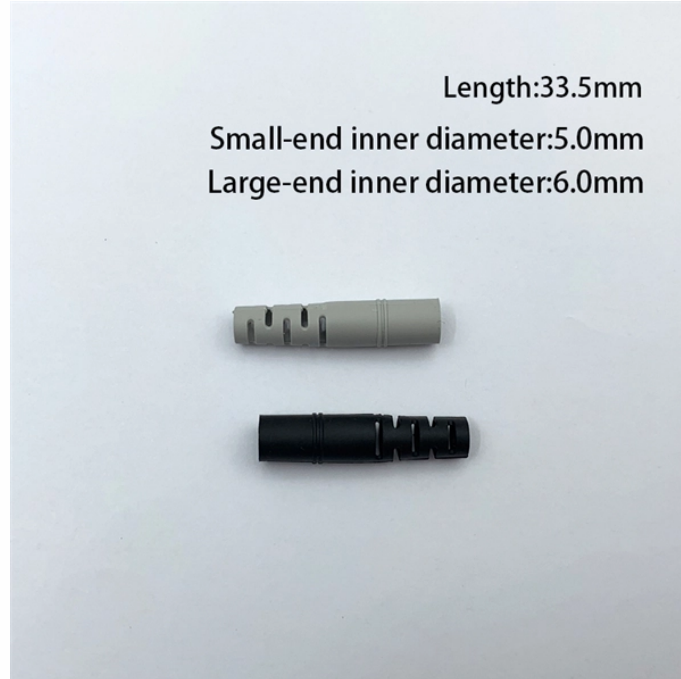

Electrical cabinet distribution box

Electrical cabinet distribution box

They host circuit breakers designed to safely distribute the correct amount of electricity to every room and outlet in your home. The Home Depot has all your breaker box needs covered, with a wide ...