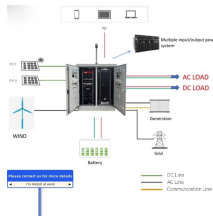

All our trays conform to BS 61537:2007 and tested in accordance with BS EN 61537. Earth continuity compliant in accordance with the requirements of BS EN 61537. Available for delivery in Dublin area ...