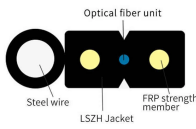

Shop MISUMI for all your Cord Reels and Cord Reels & Transformers needs. MISUMI offers free CAD download, short lead times, competitive pricing, and no minimum order quantity. Quote and order ...

PowerReel, Power Reel, Conductix Wampfler Cable Reels, Cable Reel, Retractable Cable Reel, Electric Cable Reel, Heavy Duty Cable Reels, Steel Cable Reels, ...