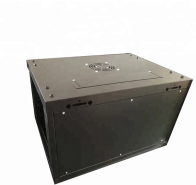

Snake Tray manufactures cable trays, power distribution solutions and cost-effective cable management systems for data centers, solar installations, transit & more.