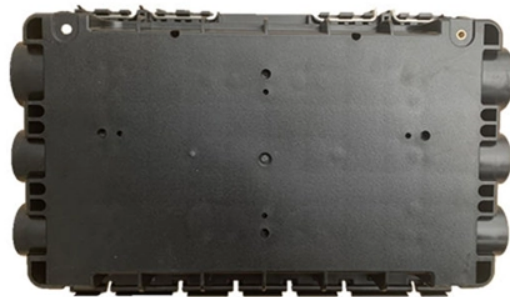

Estonian cable tray support manufacturer

Overview

We offer a wide range of cable installation services, including laying cable trays, burying underground cables, and installing overhead lines, as well as connecting and testing cables. After the work is completed, we take measurements and draw up a declaration of use. Jeetmull Jaichandlall (P) Ltd. We believe in building fruitful business partnerships. Every buyer chooses us first because of our excellent finishing and high-quality. Keep your cables safe and organized with our high-quality cable trays. Cable Trays are important for ensuring the protection of the wiring system and supporting insulated electric cables used for distribution and communication. Our work includes building communication and electricity infrastructure and constructing. Started back in 1983, Cable House is a recognized name engaged in manufacturing and supplying wide range including Hose Clamps, Cable Ties, Crimping Tools, Cable Tray, Industrial Connectors and more, to the national as well as the international market.