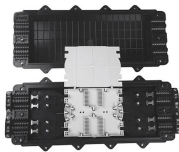

WAGO's range of switches ensures the scalability of your ETHERNET network infrastructure, while providing outstanding electrical and mechanical characteristics. Unmanaged and managed switches ...

Antaira offers a variety of industrial Ethernet switches, including industrial-grade network switches, DIN mount switches, and Ethernet switchboards, that can perform efficiently in adverse weather ...