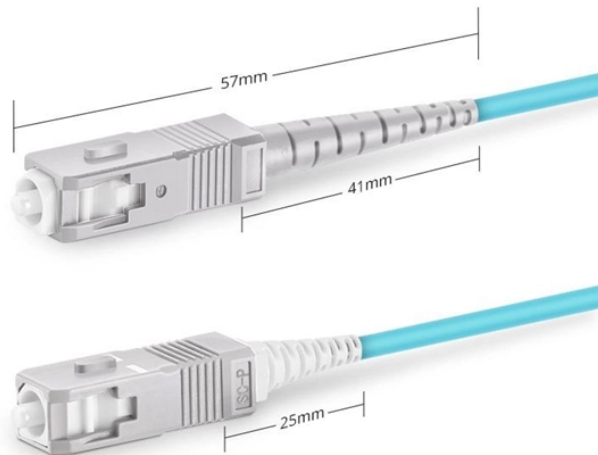

Ethiopia OSFP Optical Module 25G

Simplex SC UPC

Ethiopia OSFP Optical Module 25G

Eoptolink's 25G SFP28 transceivers are suitable for 25G Ethernet and CPRI (option 10) applications, like in 5G mobile networks. The family offers modules for the industrial temp range from -40°C to ...

25G SFP28 optical transceivers supporting SR, LR, ER and other standards for high-performance data center networks.

Arista's Optical Modules and Cable portfolio offer a wide variety of high-density and low-power 800G (dual 400G), 400G, 200G, 100G, 50G, 40G, 25G, 10G, 1G, and 100M Ethernet connectivity options ...

OSFP (Octal Small Form Factor Pluggable) optical module: the OSFP is a new pluggable form factor with eight high speed electrical lanes that will initially support 400 Gbps (8x50G).

SFP vs SFP28 vs QSFP28 vs QSFP-DD/OSFP: 2026 Data Center Optical Transceiver Selection Guide
An engineer-focused, “just tell me what to choose” guide to transceiver selection ...