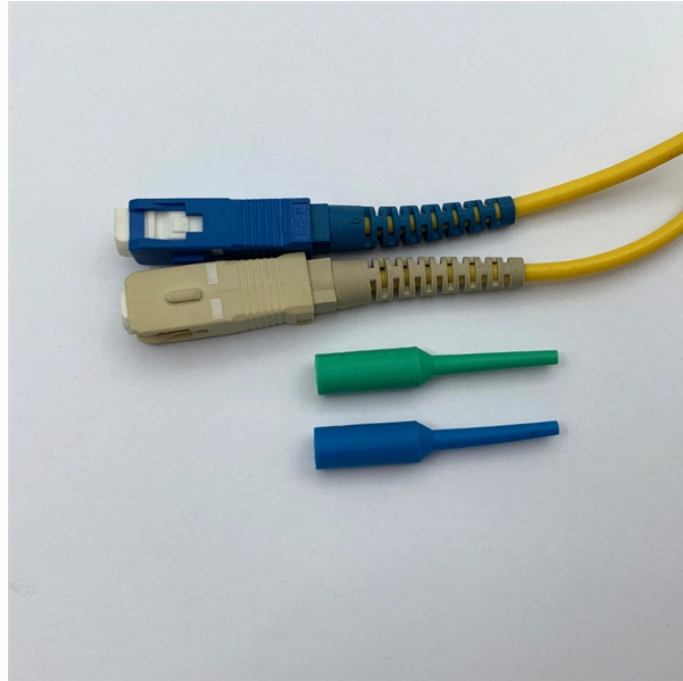

Euro-resistant cable tray supports EU

Euro-resistant cable tray supports EU

The EU Series Heavy Duty Cable Tray, with its structured design developed for ease of use. Available in custom sizes and various coatings!

Trayco has an extensive range of high-quality cable trays, cable ladders, mesh trays, mounting systems and floorsystems.

These products are designed to carry heavier cable loads compared to the standard perforated cable trays. This product group offers easiness in vertical applications.

Our cable tray systems securely hold and protect cables and come in many models and sizes, solid bottom and ventilated.

Eurotray Product Group Cable Trays These are cable support systems composed of cable trays, mounting systems, direction changing >>

Cable trays for industrial and marine use. Includes distribution trays, cable routes and NATO-type models. Request a quote directly via our webshop.

Our mesh cable trays are available in galvanised, stainless steel, or electro-zinc finishes, providing high resistance to corrosion and mechanical stress. Each system includes straight elements, shelves, ...