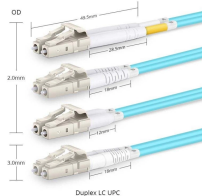

Moxa's small form-factor pluggable transceiver (SFP) Ethernet fiber modules for 2.5 Gigabit Ethernet provide coverage across a wide range of communication distances.