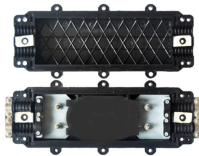

European Bissau SFP Industrial-Grade Optical Module

European Bissau SFP Industrial-Grade Optical Module

Our engineers are based in Europe and available throughout your project lifecycle, from evaluation to full rollout. With rapid response times and deep expertise in high-speed optics, we help you deploy ...

CTC Union offers a full spectrum of products, including Industrial SFP Transceiver, Industrial Ethernet, PoE, EN50155 and E-Mark certified switches. CTC Union's goal is to provide reliable, temperature ...

REACH is a European Union regulation concerning the Registration, Evaluation, Authorization and Restriction of Chemicals. It came into force on 1st June 2007 and replaced a number of European ...

The DIAMOND flexos SFP modules (transceivers) make it possible to transfer data via fibre optics. The SFP modules are available for multi-mode and single-mode, Gigabit and Fast Ethernet.

Their FL and FL-SFP product series are specifically positioned as industrial optical transceivers with extended operating ranges, proven reliability and easy procurement from European distributors.

Features Industrial standard small form-factor pluggable (SFP) package Wide specifications and fiber types available Provides digital diagnostics monitoring (DDM) functionality ...