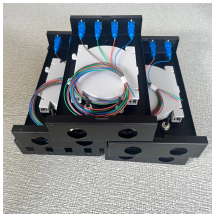

LAIWO offers a full range of distribution boards and consumer units including metal consumer units, EV garage units, TP& N distribution boards, plastic enclosures and MCB metal boxes. Designed to help ...