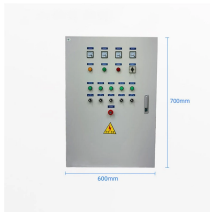

Cable Trays Cable tray is a system used to safely carry and protect electrical cables along pathways planned specifically for building and facility installations.

DKC is a European leader, and offers a comprehensive range of cable tray systems and energy protection, transport and distribution solutions for civil and industrial infrastructures.