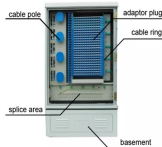

This list of top 10 online B2B marketplaces and manufacturers will lead you to find your perfect cable trays based on your business requirements.