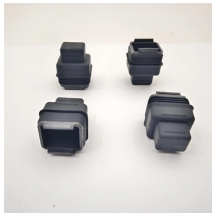

GDR Telecom Site Energy Systems

European cable tray elbows are available in a full range of specifications

European cable tray elbows are available in a full range of specifica

Metal elbows for cable trays are an essential component in electrical installations, ensuring safety, durability, and aesthetic appeal. They are an excellent choice for industrial, commercial, and ...

Flat elbow 45° FTE80 R420 45° flat elbow. Available for purchase in a full composite system. Customized fitting dimensions are available upon request. Standard cable tray fitting fabricated using ...

These products are designed to carry heavier cable loads compared to the standard perforated cable trays. This product group offers easiness in vertical applications.

Horizontal elbows provide directional transitions in cable tray systems, with 4"-7" rail heights, 6"-36" widths, and 12"-36" radii. Available in ladder and solid bottom aluminum designs.

The drawings which constitute a part of these specifications indicate the general route of the cable tray systems. Data presented on these drawings is as accurate as preliminary surveys and planning can ...

Home Products Combitech product line C5 - Cable tray system Accessories Elbows Horizontal elbow Horizontal elbow 45°

RES 85.500 Elbow 90° for cable tray, 85x502 mm, with unperforated side beams, steel, pre-galvanised according to DIN EN 10346, incl. accessories Add to Cart €0.00 Excl. 0% VAT EAN 4013339238804 ...