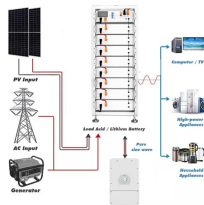

Flat elbow 45° FTE80 R420 45° flat elbow. Available for purchase in a full composite system. Customized fitting dimensions are available upon request. Standard cable tray fitting fabricated using ...

These products are designed to carry heavier cable loads compared to the standard perforated cable trays. This product group offers easiness in vertical applications.