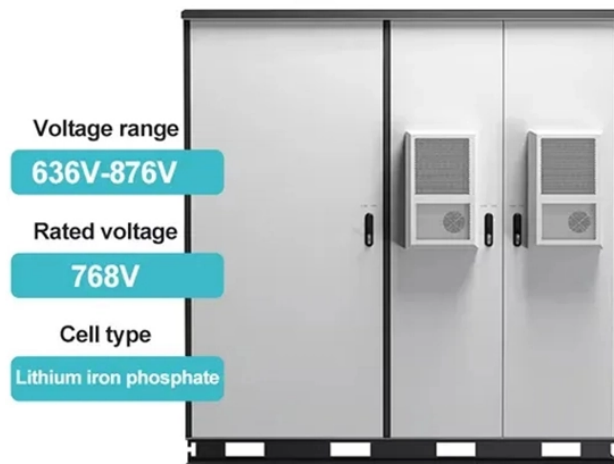

GDR Telecom Site Energy Systems

European cable tray elbows are available in a full range of specifications

European cable tray elbows are available in a full range of specifica

Metal elbows for cable trays are an essential component in electrical installations, ensuring safety, durability, and aesthetic appeal. They are an excellent choice for industrial, commercial, and ...

Flat elbow 45° FTE80 R420 45° flat elbow. Available for purchase in a full composite system. Customized fitting dimensions are available upon request. Standard cable tray fitting fabricated using ...

These products are designed to carry heavier cable loads compared to the standard perforated cable trays. This product group offers easiness in vertical applications.