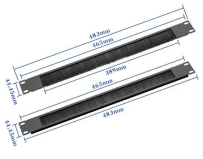

This explosion proof accessory is made out of copper-free aluminum and features a eight-circuit terminal strip. Operators can choose from the following hub size options: 1/2", 3/4" or 1" NPT.

The EXBLTs boxes are made of cast copper-free aluminum, less than 4/10 of 1% copper content. The EXBLTs covers are made from 6061-T6 aluminum plate, also containing less than 4/10 of 1% copper ...