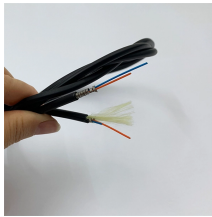

R. STAHL's technology provides explosion protection of the breaker itself. This clever design reduces the need for heavy cast metal enclosures and conduit seals. It minimizes safety risks caused by ...