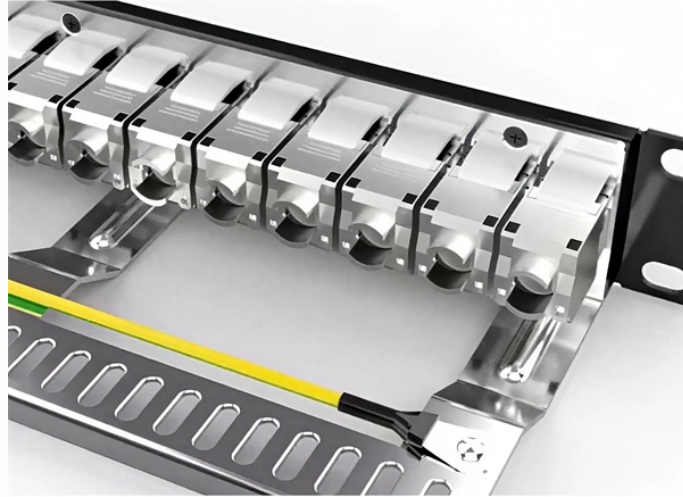

Extended Electrical Cable Tray

Extended Electrical Cable Tray

There are a large number of cable tray fittings that are made compatible with each type of tray. These fittings help in maintaining support of the cable tray system. Shop Graybar's collection of cable tray ...

Heavy duty cable trays and cable ladders are manufactured from pre-galvanized, electro-galvanized, or hot-dipped galvanized sheet metal, designed to meet ideal environmental working conditions for ...

SILTEC cable trays, heavy duty type, feature a reinforced construction with zigzag wires down the sides and double wires on the sides and at the bottom, providing these trays with a very high load capacity.

Cable Tray and Cord Reels Precision engineered. Constructed from high-quality welded steel wire, Cablofil® Wire Mesh Cable Tray is the result of decades of research and over 94,000 miles of ...

EAE cable trays and ladders provide high-strength cable protection that protects the cables from external factors. EAE cable trays are mass produced with the "Roll Forming" method on automatic ...