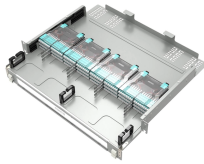

## Extension rod for mesh cable trays

Legrand wire and cable management solutions including wire mesh trays, cable trays, and reels. Discover flexible, adaptable, cost-effective solutions.

Featuring a sturdy 1½" female-to-female design, these zinc-plated couplers can support heavy load weights, making them a reliable choice for configuring your cable tray system.

Adjustable ceiling brackets TFP-A are used for mounting GT10 threaded rods as well as AS and FP mounting rails to ceiling profiles and corrugated sheets. Brackets TFP-A can be connected to ...

1½" M10 Threaded Rod Couplers for Quest Cable Tray. Designed to extend the length of ceiling drop threaded rods (Quest# CT0011-03). To complete any configuration of wire mesh cable tray, hardware ...

Hanging clips attach to the sides of a tray to suspend it from 1/4 ", 3/8 ", or 1/2 " threaded rod. Threaded rod, two nuts, and two washers are required for each clip and are not included.

CWT-TR-Mxx-xM - Series Update and Revision:  
Revision Number: 0.23 Revision Date: 08-17-2023