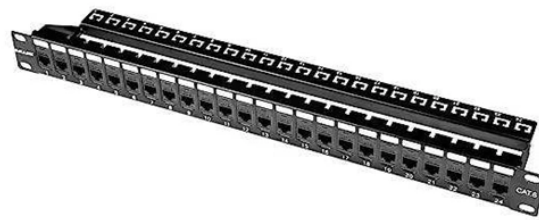

External power distribution box for metering cabinet

External power distribution box for metering cabinet

Find Main breaker meter combo Outdoor breaker boxes at Lowe's today. Shop breaker boxes and a variety of electrical products online at Lowes .

The enclosure of SP-XJ1 (K1 series) low-voltage enclosed metering box is made of 1.2mm and above high-quality steel plate or stainless steel plate, and the surface is made of epoxy resin powder ...

These weatherproof power distribution cabinets feature NEMA 3R weatherization, versatile wiring, wall or pole mounts, an extremely compact form factor, and configurable DIN-rail branch breakers.

TopCabinet supports full OEM and ODM development for electrical meter box enclosures, including custom cutouts for meter sockets, DIN rail mounting, cable entry glands, and tamper-evident locking ...

The electric meter cabinets box offers a transparent design, clearly showcasing the neatly arranged wiring and multiple meter compartments. Ideal for residential and outdoor commercial use, it ensures ...

What is a Meter Box? A meter box, also known as an exterior electric meter box or electric meter box cabinet, is a protective enclosure usually mounted on the outside of a building. It houses utility ...