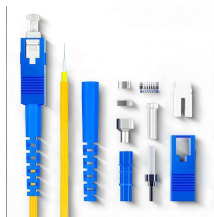

These higher-amperage Meter-Combination Electrical Panels are engineered to provide increased power and flexibility. Each unit comes with a factory-installed main breaker, available in either 200A ...