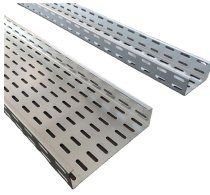

External power distribution box for metering cabinet

Find Main breaker meter combo Outdoor breaker boxes at Lowe's today. Shop breaker boxes and a variety of electrical products online at Lowes .

The enclosure of SP-XJ1 (K1 series) low-voltage enclosed metering box is made of 1.2mm and above high-quality steel plate or stainless steel plate, and the surface is made of epoxy resin powder ...