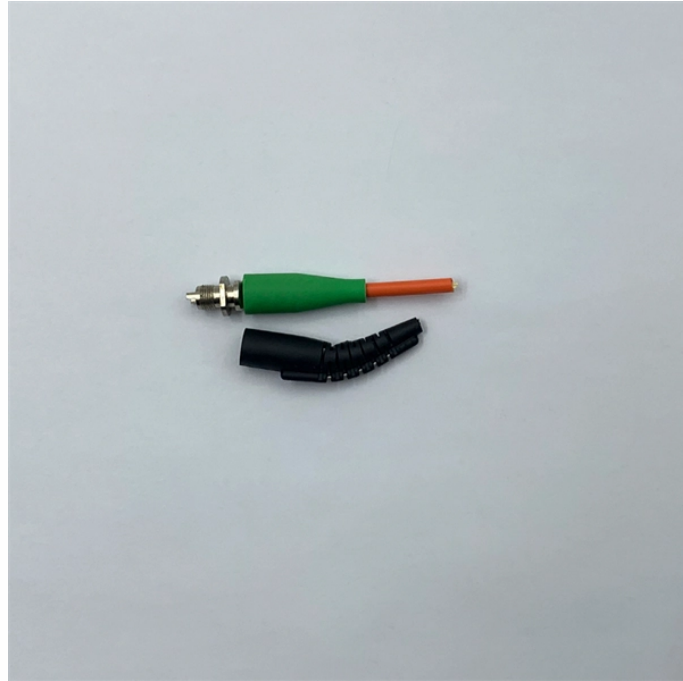

## Extra-large distribution box circuit breaker

Power Distribution Box 110V,IP65 Weatherproof Breaker Box with NEMA 5-20 Outlet Portable Breaker Panel for Construction Sites, Workshops, Outdoor Events and Temporary Power Supply

Choose the right size and setup for multiple circuit breakers in your distribution box to ensure safety, code compliance, and room for future upgrades.