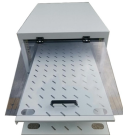

Looking to buy ophthalmic forceps or clamps for your practice or surgical center? Look no further. Choose from dozens of different types of forceps and clamps.