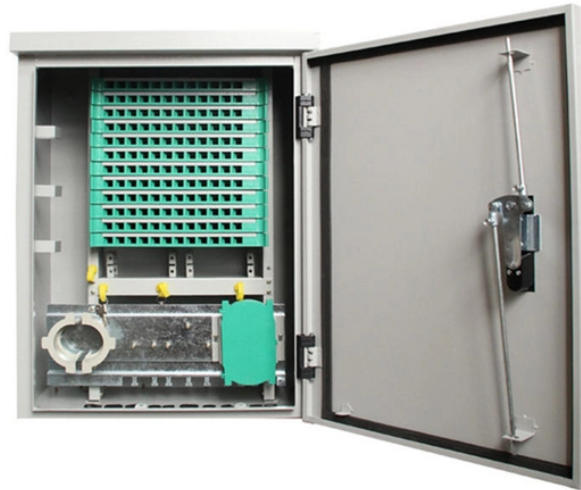

GDR Telecom Site Energy Systems

F86 Box Terminal Box

F86 Box Terminal Box

AZE's Indoor Fiber Optic Termination Wall Box is used to terminate optical installation cables to pigtails at the subscribe's premises

Lead time ... Product descriptions from the supplier Product Description Specifications Model Number ODF Type Fiber Optic ODF Distribution Box Place of Origin China Zhejiang Brand Name HWFIBER ...

Basic Info. ... Product Description PTB086 is a common terminal product in FTTH solutions. Easy Operation, fasten the cable safely.

Compact 86-type FTTH fiber panel box for wall mounting, featuring SC/LC compatibility, dust-proof IP45 design, and splice cassette for secure fiber management.

Desktop FTTX FTTH FTTB Fiber optic termination box, it is designed for use in residential and business applications for the termination of up to 2 RJ45 ethernet port. It can hold max 1 SC adapters. The unit ...

MINI FIBER TERMINAL BOX FTTH Socket 86A is a wall mounted box for fiber to desktop solution to terminate the fiber and make the fusion connection

86 Fiber optic panel box is a common fiber optic terminal box, commonly used in home or office situations. It measures 86mm x 86mm and matches the common 86-box socket, hence its name.