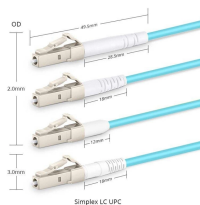

GDR Telecom Site Energy Systems

F86 Box Terminal Box

F86 Box Terminal Box

AZE's Indoor Fiber Optic Termination Wall Box is used to terminate optical installation cables to pigtails at the subscribe's premises

Lead time ... Product descriptions from the supplier Product Description Specifications Model Number ODF Type Fiber Optic ODF Distribution Box Place of Origin China Zhejiang Brand Name HWFIBER ...

Basic Info. ... Product Description PTB086 is a common terminal product in FTTH solutions. Easy Operation, fasten the cable safely.

Compact 86-type FTTH fiber panel box for wall mounting, featuring SC/LC compatibility, dust-proof IP45 design, and splice cassette for secure fiber management.

Desktop FTTX FTTH FTTB Fiber optic termination box, it is designed for use in residential and business applications for the termination of up to 2 RJ45 ethernet port. It can hold max 1 SC adapters. The unit ...

MINI FIBER TERMINAL BOX FTTH Socket 86A is a wall mounted box for fiber to desktop solution to terminate the fiber and make the fusion connection

86 Fiber optic panel box is a common fiber optic terminal box, commonly used in home or office situations. It measures 86mm x 86mm and matches the common 86-box socket, hence its name.