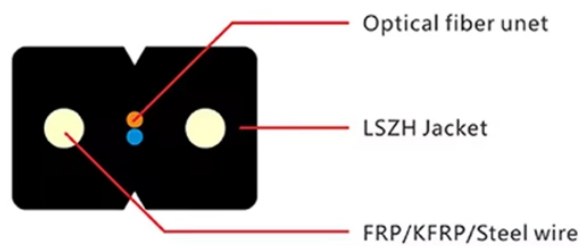

FC Single-mode Dual-core Fiber Optic Patch Cord

Overview

Singlemode fiber optic patch cord usually comes with a yellow outer sheath. They feature a 9/125um core, low dispersion, and support only one transmission mode, which brings low signal loss and makes th.

FC Single-mode Dual-core Fiber Optic Patch Cord

High-quality FC-FC single-mode (mono-mode) duplex fiber-optic patch cable. We deliver each patch cord separately packed and accompanied by its optical quality measurement report.

Optcore offers an extensive line of FC to FC 9/125 μ m OS2 single-mode duplex fiber optic patch cables with many choices of different length, jacket material, polish, and cable diameter.

They are designed, manufactured and tested according to protocol and performance dictated by the industry standards. The quality of the components used to build our fiber optic patch cords ensures ...