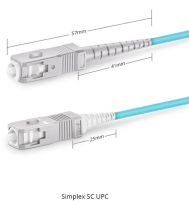

welcome to taobao purchase ftr fiber optic information panel box single port fth desktop information box lc white transparent cover sc simplex duplex, taobao hundreds of millions of hot selling goods, ...