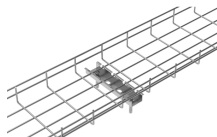

In the ever-evolving world of home networking, understanding how to set up a router as a bridge can be crucial for enhancing your internet coverage and network performance.